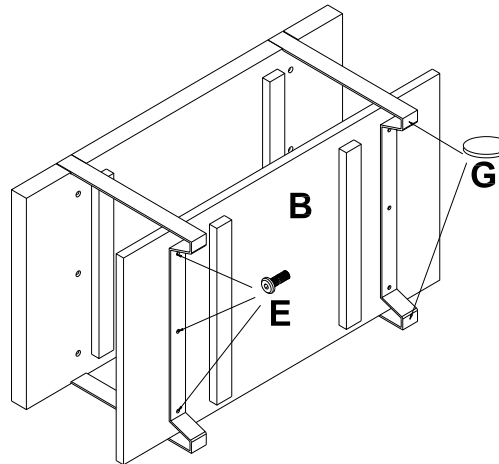

TIGHTEN ALL BOLTS FIRMLY AT THIS TIME.

CARE

Clean with mild soap and wipe dry.

REPLACEMENT PARTS

Please do not contact the company you purchased from as we can help you faster.

Order replacement parts and hardware at "alaterrefurniture.com"